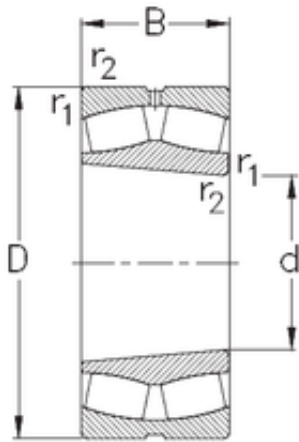

# SHANGHAI CORES INDUSTRIAL CO., LTD.

140 mm x 300 mm x 102 mm NKE 22328-K-MB-W33 spherical roller bearings

Bearing No. 22328-K-MB-W33

Size	140x300x102 mm
Bore Diameter	140 mm
Outer Diameter	300 mm
Width	102 mm
d	140 mm
D	300 mm
B	102 mm
C	102 mm
r1 min.	4 mm
r2 min.	4 mm
Weight	34,8 Kg
Basic dynamic load rating (C)	993 kN
Basic static load rating (C0)	1270 kN
Limiting speed	2200 r/min
Calculation factor (e)	0,38
Calculation factor (Y0)	1,7
Calculation factor (Y1)	1,8

22328-K-MB-W33 Bearing 2D drawings and 3D CAD models