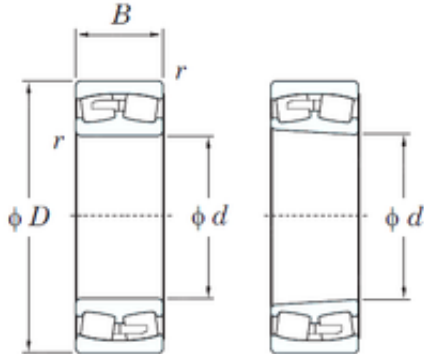

SHANGHAI CORES INDUSTRIAL CO., LTD.

280 mm x 420 mm x 140 mm KOYO 24056R
spherical roller bearings

Bearing No. 24056R

Size	280x420x140 mm
Bore Diameter	280 mm
Outer Diameter	420 mm
Width	140 mm
d	280 mm
D	420 mm
B	140 mm
C	140 mm
r min.	4 mm
da min.	298 mm
Da max.	402 mm
ra max.	3 mm
Weight	68,5 Kg
Basic dynamic load rating (C)	1740 kN
Basic static load rating (C0)	3420 kN
(Grease) Lubrication Speed	640 r/min
(Oil) Lubrication Speed	850 r/min
Calculation factor (e)	0,31
Calculation factor (Y0)	2,16
Calculation factor (Y1)	2,21

24056R Bearing 2D drawings and 3D CAD models