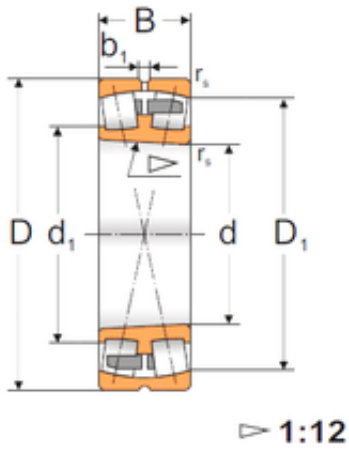

# SHANGHAI CORES INDUSTRIAL CO., LTD.

180 mm x 320 mm x 86 mm FBJ 22236K  
spherical roller bearings

Bearing No. 22236K

Size	180x320x86 mm
Bore Diameter	180 mm
Outer Diameter	320 mm
Width	86 mm
d	180 mm
D	320 mm
B	86 mm
C	86 mm
Weight	30,9 Kg
Basic dynamic load rating (C)	808,6 kN
Basic static load rating (C0)	1370 kN
(Grease) Lubrication Speed	800 r/min

22236K Bearing 2D drawings and 3D CAD models